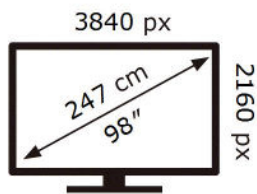

ENERG

SAMSUNG

GQ98QN90AAT

155 kWh/1000h

ABCDEF **G**

412 kWh/1000h

2019/2013